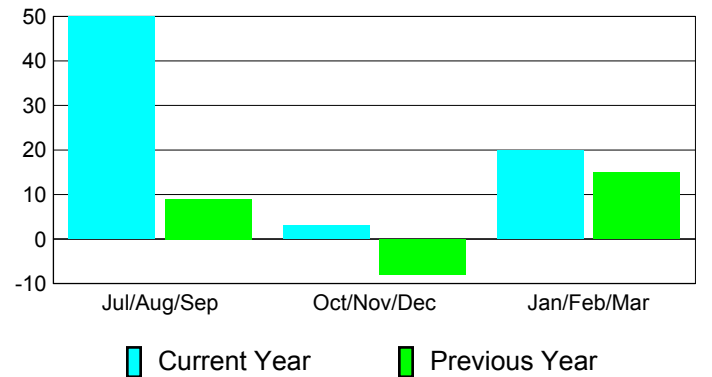

**Membership Results
2010-2011**

**Membership
2009-2010**

Month	Net Memb Goal	Actual New Memb	Actual Dropped Memb	Gain/Loss of Memb	Gain/Loss of Memb
Jul/Aug/Sep	26	91	-41	50	9
Oct/Nov/Dec	0	34	-31	3	-8
Jan/Feb/Mar	0	34	-14	20	15
Totals	26	159	-86	73	16

Membership Results 2010-2011

Goal, New, Dropped, Gain/Loss

Comparison of Membership Gain/Loss

Current Year Compared to the Previous Year

Gender Comparison 2010-2011

■ Male

■ Female