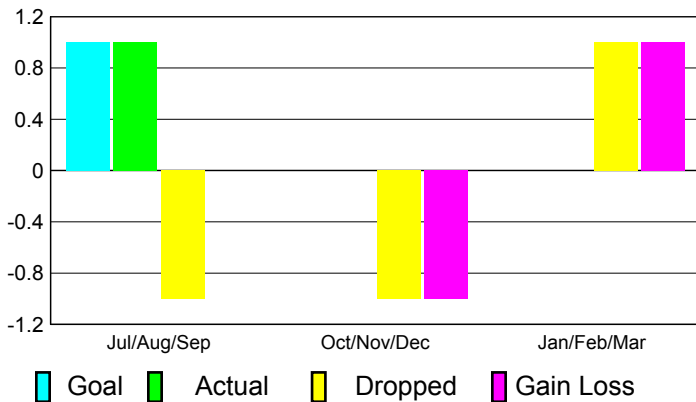

2010-2011 GMT Reports for District (or Undistricted) **District 128**

GMT: HOWARD PATRICK LEE

Location: ISRAEL

GMT CA: 4

CLUBS

**Club Results
2010-2011**

**Clubs
2009-2010**

Month	New Club Goal	Actual New Clubs	Actual Dropped Clubs	Gain/Loss of Clubs	Gain/Loss of Clubs
Jul/Aug/Sep	1	1	-1	0	0
Oct/Nov/Dec	0	0	-1	-1	0
Jan/Feb/Mar	0	0	1	1	0
Totals	1	1	-1	0	0

Club Results 2010-2011

Goal, New, Dropped, Gain/Loss

Comparison of Club Gain/Loss

Current Year Compared to the Previous Year

YTD Status Quo Clubs 2010-2011

Status Quo Clubs Compared to Status Quo Members

MEMBERSHIP