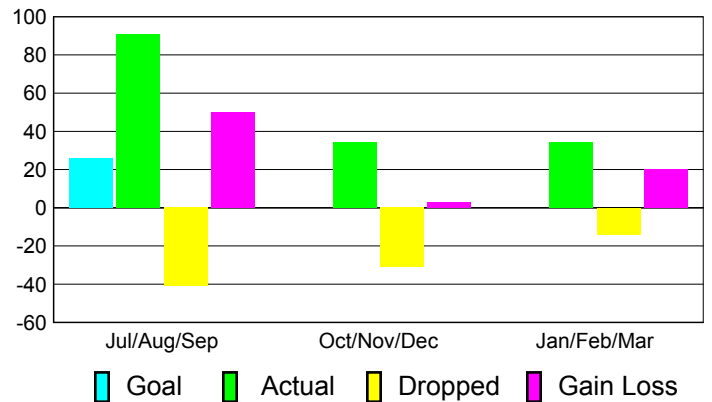

Membership Results 2010-2011

Goal, New, Dropped, Gain/Loss

Comparison of Membership Gain/Loss

Current Year Compared to the Previous Year